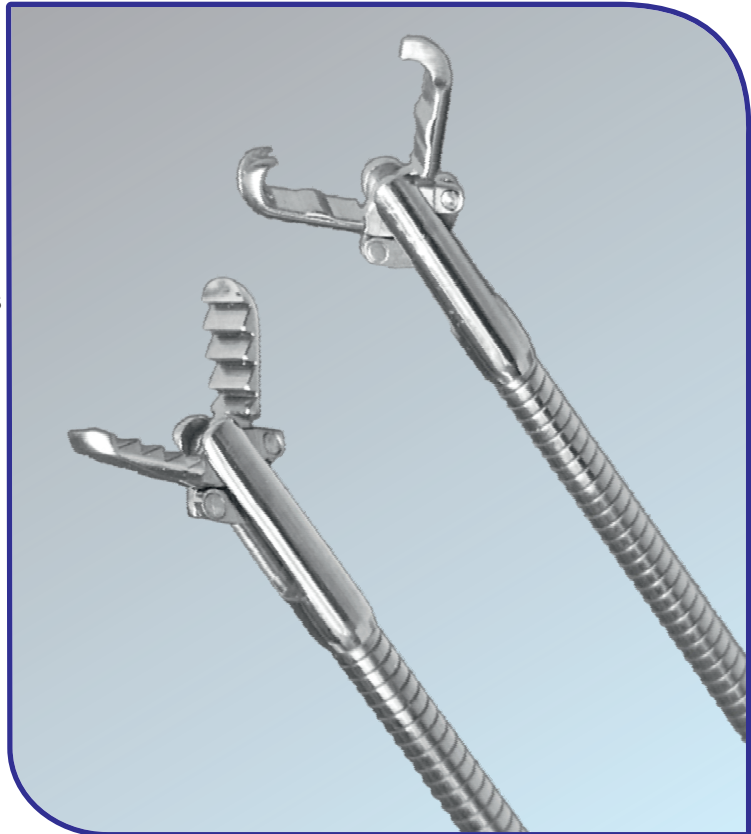

FOREIGN BODY FORCEPS RE-USABLE

Product Features

- Wide Opening
- Extra Strong Grip
- Grinded Distal Spiral End
- Auto-clavable
- Smooth Operation Even in Loops
- Easy Grip Handle

Cat No.	Description	OD	Length
EFB-R123180	Rat Tooth Type	2.3 mm	180 cm
EFB-R123230	Rat Tooth Type	2.3 mm	230 cm
EFB-R223180	Alligator Type	2.3 mm	180 cm
EFB-R223230	Alligator Type	2.3 mm	230 cm
EFB-R323180	Rat Tooth Alligator Type	2.3 mm	180 cm
EFB-R323230	Rat Tooth Alligator Type	2.3 mm	230 cm

*Other sizes and configurations are available on request